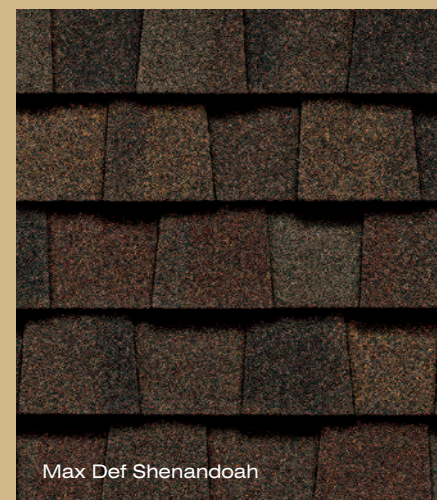

Quality. Durability. Style. Color.

When you select a roof for your home,
there's a lot to consider.

That's when a roof becomes more than just a roof.
The same way a home is more than just a house.

You want the best for your home
and everything in it.

Max Def Cobblestone Gray

Max Def Resawn Shake

Max Def Weathered Wood

Max Def Colonial Slate

Max Def Old Overton

Max Def Burnt Sienna

Max Def Shenandoah

Max Def Moire Black

Shown in Max Def Weathered Wood

LANDMARK® PREMIUM

**lasting beauty...
exceptional
durability...
peace of mind**

When you choose Landmark Premium, you make the decision that assures the beauty, durability and security of your home for generations.