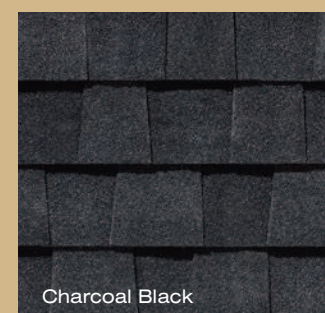

See actual warranty for specific details and limitations.

LANDMARK® color palette

Silver Birch

Mist White*

Cobblestone Gray

Sunrise Cedar

Mojave Tan

Weathered Wood

Georgetown Gray

Colonial Slate

Driftwood

Resawn Shake

Heather Blend

Pewter

Atlantic Blue

Hunter Green

Cottage Red

Burnt Sienna

Moire Black

Charcoal Black

* Not available in all areas

Shown in Driftwood

Shown in Landmark Weathered Wood

easy selection