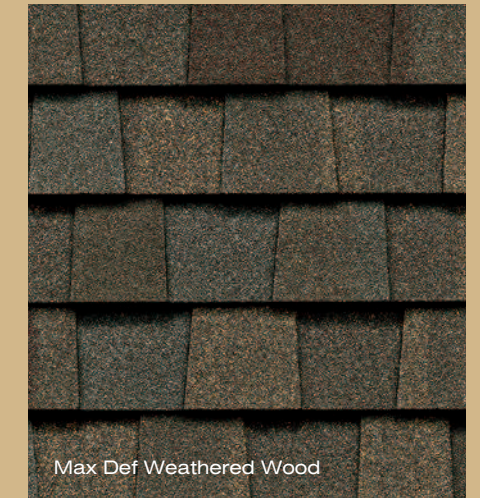

LANDMARK® TL

the ultimate power shake

Three laminated layers of the industry's most durable materials, providing a dramatically thick roofing product styled with the classic appeal of wood shakes. Like a real wood shake, it's truly dimensional in shape, with distinct butted edges and long-lasting curb appeal.

Landmark TL costs a fraction of natural wood shakes, but the benefits don't end there. Unlike wood, it won't rot or decay, and it offers excellent wind and fire resistance.

Landmark TL. Don't just choose it for the triple-layer durability, originality, or even the cost advantages. Choose it for the power of its position... high above all the rest.

specifications

- Three-piece laminated fiber glass construction
- Rustic appearance of hand-split wood shakes
- 305 lbs. per square

CertainTeed products are tested to ensure the highest quality and comply with the following industry standards:

Fire Resistance:

- UL Class A
- UL certified to meet ASTM D3018 Type 1

Wind Resistance:

- UL certified to meet ASTM D3018 Type 1
- ASTM D3161 Class F

Tear Resistance:

- UL certified to meet ASTM D3462
- CSA standard A123.5

Wind Driven Rain Resistance:

- Miami-Dade Product Control Acceptance: Please reference www.certainteed.com to determine approved products by manufacturing location.

Quality Standards:

- ICC-ES-ESR-1389

warranty