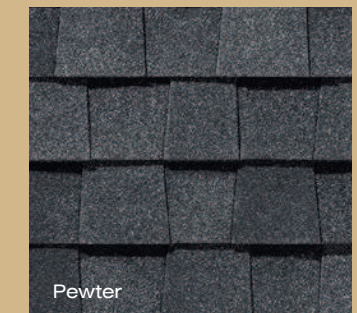

Georgetown Gray

Colonial Slate

Driftwood

Resawn Shake

Heather Blend

Pewter

Atlantic Blue

Hunter Green