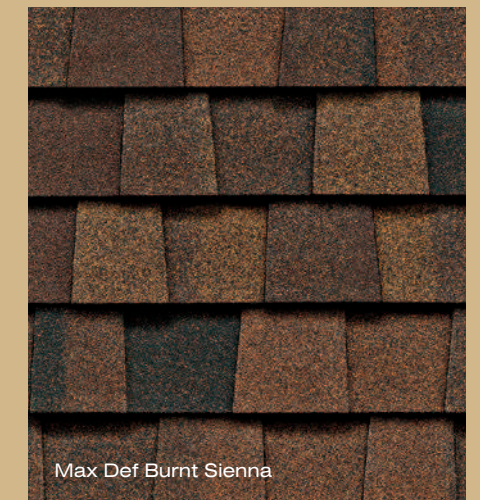

Max Def Cobblestone Gray

Max Def Resawn Shake

Max Def Weathered Wood

Max Def Colonial Slate

Max Def Old Overton

Max Def Burnt Sienna

Max Def Shenandoah

Max Def Moire Black

Shown in Max Def Weathered Wood

LANDMARK® PREMIUM

**lasting beauty...
exceptional
durability...
peace of mind**

When you choose Landmark Premium, you make the decision that assures the beauty, durability and security of your home for generations.