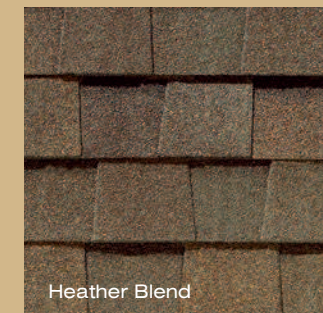

See actual warranty for specific details and limitations.

LANDMARK® color palette

Silver Birch

Mist White*

Cobblestone Gray

Sunrise Cedar

Mojave Tan

Weathered Wood

Georgetown Gray

Colonial Slate

Driftwood

Resawn Shake

Heather Blend

Pewter

Atlantic Blue

Hunter Green

Cottage Red

Burnt Sienna

Moire Black

Charcoal Black

* Not available in all areas

Shown in Driftwood

Shown in Landmark Weathered Wood

easy selection