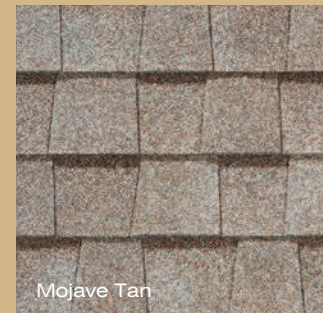

Shown in Landmark Weathered Wood

Shown in Landmark Moire Black

LANDMARK® TL

Shown in Max Def Shenandoah

the ultimate power shake

Three laminated layers of the industry's most durable materials, providing a dramatically thick roofing product styled with the classic appeal of wood shakes. Like a real wood shake, it's truly dimensional in shape, with distinct butted edges and long-lasting curb appeal.

See actual warranty for specific details and limitations.

LANDMARK® color palette

Silver Birch

Mist White*

Cobblestone Gray

Sunrise Cedar

Mojave Tan

Weathered Wood