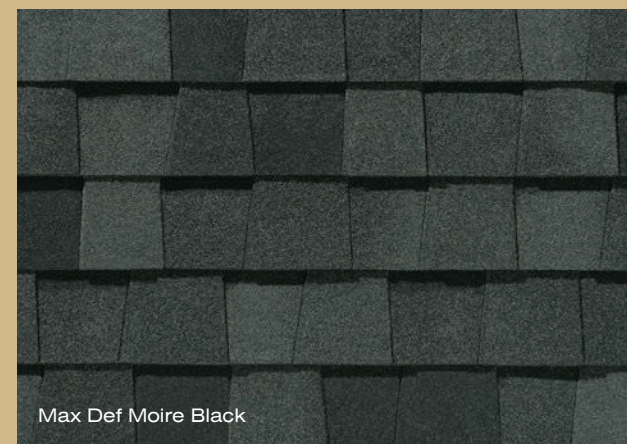

Max Def Weathered Wood

Max Def Moire Black