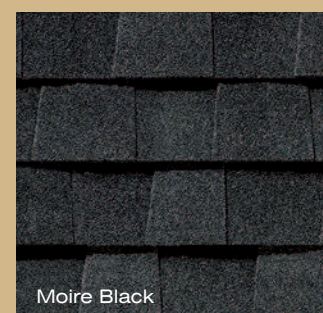

Georgetown Gray

Colonial Slate

Driftwood

Resawn Shake

Heather Blend

Pewter

Atlantic Blue

Hunter Green

Cottage Red

Burnt Sienna

Moire Black

Charcoal Black

* Not available in all areas

Shown in Driftwood

Shown in Landmark Weathered Wood

easy selection